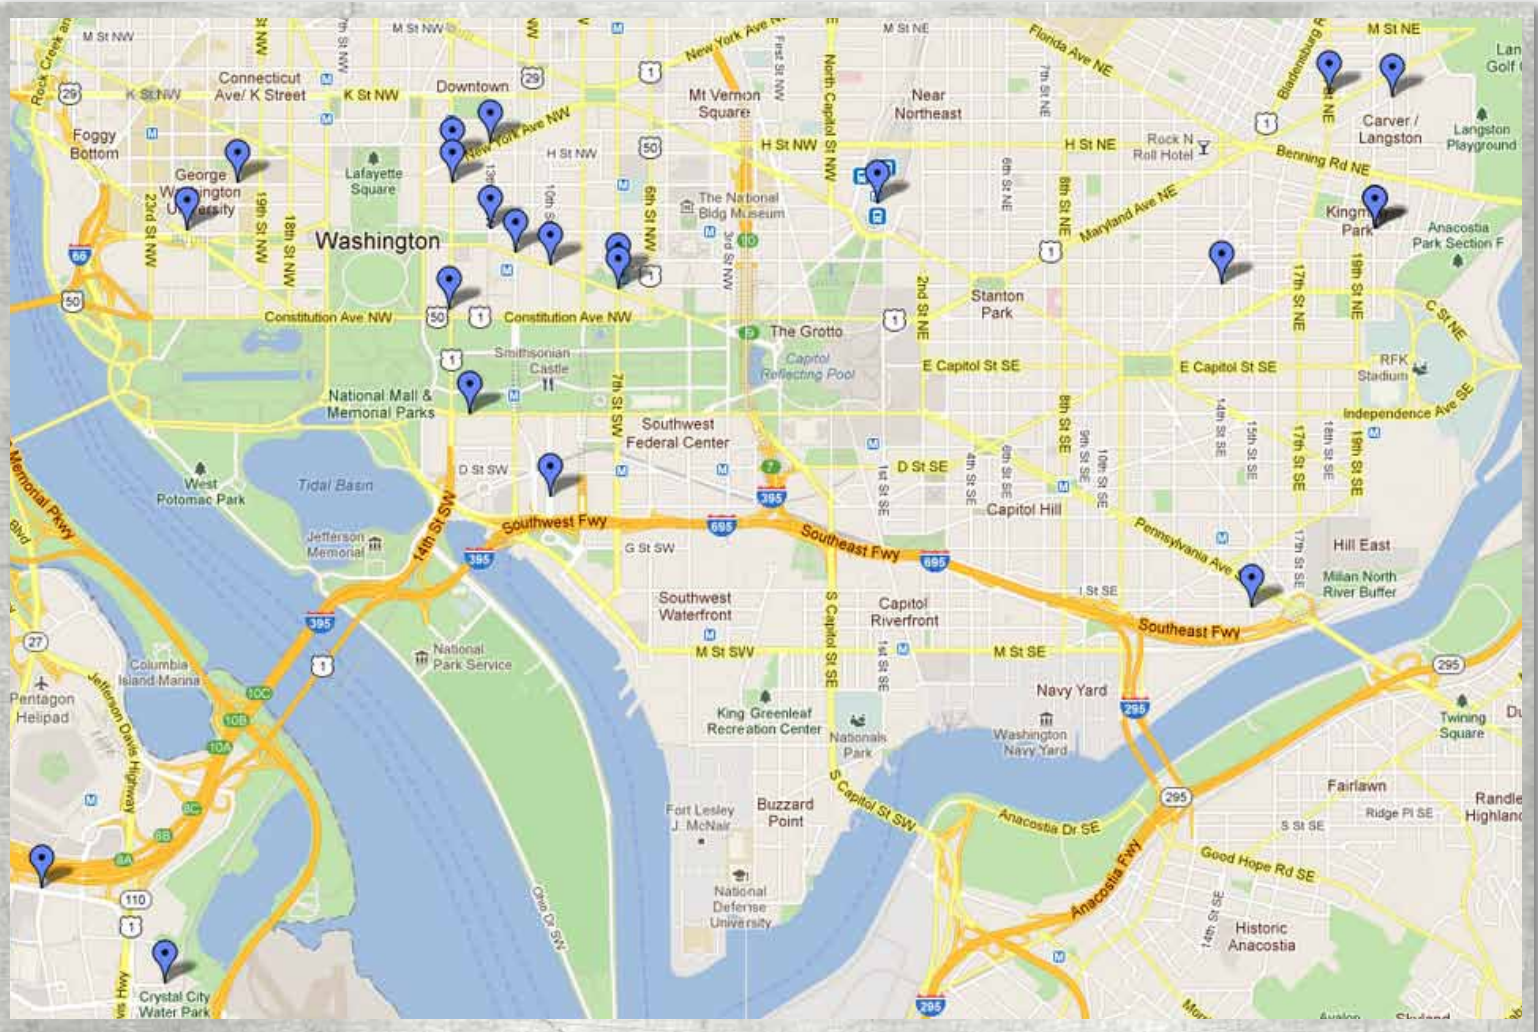

D.C. BOUND COMMUTER BUS STOPS

Total Trip Length: 56 miles from Fredericksburg, VA to Washington D.C.

Number of Stops: 26 stops (see table below)

Daily Trips Per Bus: 1-2 round trips to and from D.C.

Express Routes: Rt. I-95, I-395

Virginia - Washington D.C. Stops:

- Army/Navy Dr & Fern St
- Army/Navy Dr & Macy's
- S Fern & Rotary
- Pentagon L3
- Cark & Deming
- Va & E
- 20th & E
- 19th & F
- 20th & G
- 20th & I
- 19th & K
- 18th & K
- 17th & K
- 17th & K
- 14th & K
- 13th & K
- 13th & NY
- 12th & G
- 13th & Penn
- 10th & Penn
- 7th & Penn
- 7th & Indiana
- L' Enfant Plaza
- 12th & Const
- 12th & Indiana
- 14th & Indiana