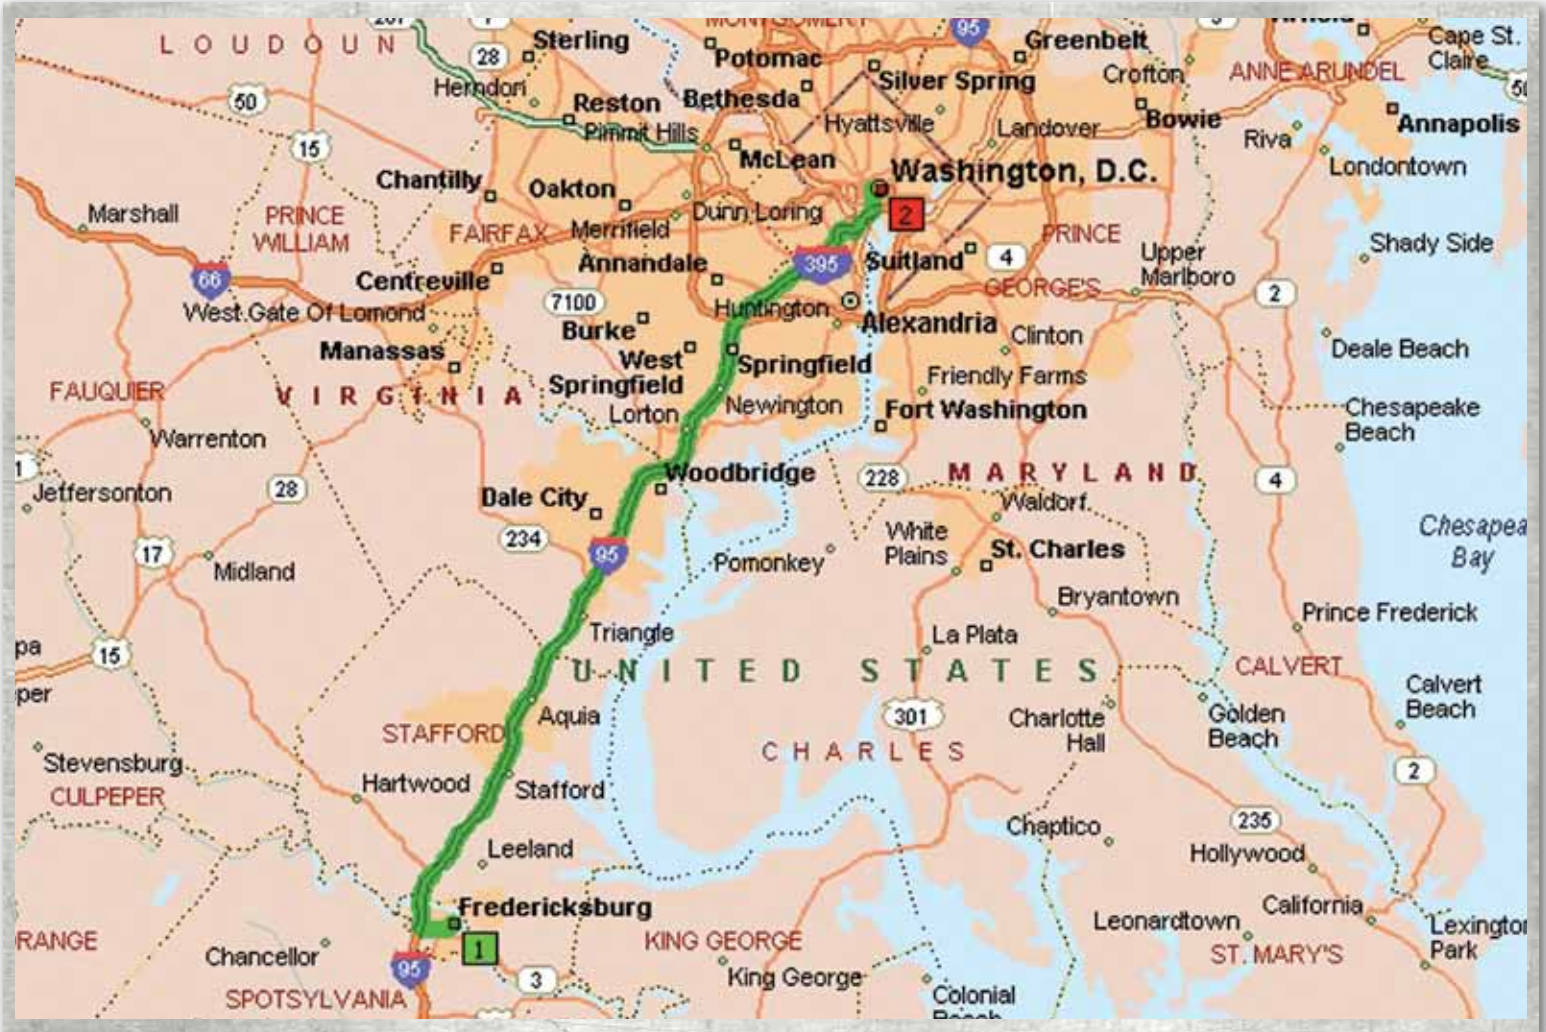

# D.C. BOUND COMMUTER BUSES

Brand New Commuter Buses coming into Washington D.C. from the Fredericksburg, Virginia's upscale suburbs daily. The dedicated Wrapped Commuter Buses travel along the I-95 corridor into D.C. Metro, stopping at The Pentagon, and other major points throughout the city.

### Washington coverage includes:

- National Mall
- Metro D.C.
- China Town
- H Street Corridor
- Pentagon
- Capitol Hill
- City Center
- Pennsylvania Ave.

### Sizes Available

- Full Wrap
- King
- King Kong
- Full Back
- Other Sizes Available

**D.C. BOUND COMMUTER BUS ROUTES**

**Total Trip Length:** 56 miles from Fredericksburg, VA to Washington D.C.

**Number of Stops:** 26 stops (see table below)

**Express Routes:** Rt. I-95, I-395

**Virginia - Washington D.C. Stops:**

- Army/Navy Dr & Fern St
- Army/Navy Dr & Macy's
- S Fern & Rotary
- Pentagon L3
- Cark & Deming
- Va & E
- 20th & E
- 19th & F
- 20th & G
- 20th & I
- 19th & K
- 18th & K
- 17th & K
- 17th & K
- 14th & K
- 13th & K
- 13th & NY
- 12th & G
- 13th & Penn
- 10th & Penn
- 7th & Penn
- 7th & Indiana
- L' Enfant Plaza
- 12th & Const
- 12th & Indiana
- 14th & Indiana